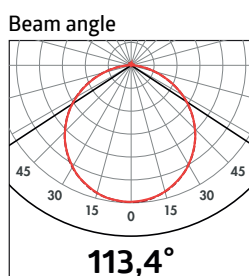

### TECHNICAL DATA

- Voltage: 200 – 240 V AC, 50 Hz
- Typ. power consumption: 25 W
- Luminous flux of light: 2000 lm / 2100 lm / 2120 lm
- Colour temperature: 3000 K / 4000 K / 5700 K
- Colour rendering: > CRI 80
- Dimensions: Ø 300 x 40 mm
- Protection /class: IP54 / II
- Impact protection: IK08 (5,0 Joule)
- Photobiological risk group: RG 0

h (m)	Ø (m)	E (lx)
1,0	3	874
2,0	6,1	219
3,0	9,1	97
4,0	12,2	55
5,0	15,2	35