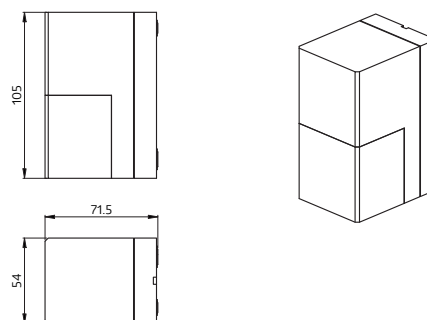

Dimensions