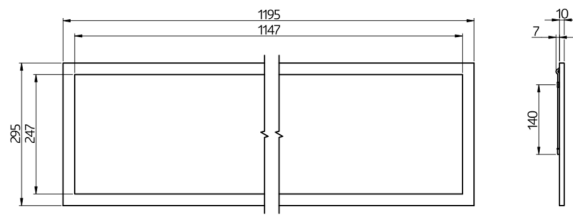

Technical data

Voltage:	200 – 240 V AC 50 / 60 Hz
Dimensions:	295 x 1195 x 10 mm LED circuit board securely mounted Selectable colour temperatures:
Luminous flux / intensity:	2700 K warm white (3650 lm, 77 lm/W) to 6500 K (4050 lm, 79 lm/W)
Anti-glare:	UGR < 19
Efficiency:	77 / 79 lm/W
Photobiological safety:	RG 0
Colour reproduction:	CRI 82 / TM30: 81
Rated life time:	60000 h (L80/B10)
Power consumption:	45 W / PF 0.89
Degree / class of protection:	IP20 / Class II
Ambient temperature:	-20 °C to +40 °C white aluminium frame
Housing:	Lens: plastic diffuser, white
Material color:	white

Very uniform illumination of the prismatic cover

h (m)	∅ (m)	E (lx)
1.0	1.9	1698
2.0	3.9	425
3.0	5.8	189
4.0	7.8	106
5.0	9.7	68

Accessories

Drop protection PL1-LED
Art.No: 93115

Dimensions: Length: 1000 mm
Material color: -

Suspension cable set PL1-LED canopy
Art.No: 93090

Dimensions: 295 x 295 x 50 mm, Stahlseillänge 1000 mm
Housing: Steel
Material color: white

Suspension cable set PL1-LED
Art.No: 93173

Dimensions: Length: 1000 mm
Material color: -