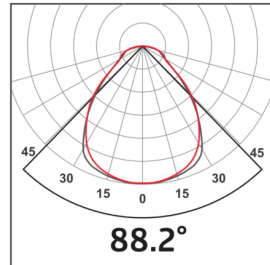

Technical data

Voltage:	200 – 240 V AC 50 / 60 Hz
Dimensions:	295 x 1195 x 10 mm LED circuit board securely mounted Selectable colour temperatures:
Luminous flux / intensity:	2700 K warm white (3650 lm, 77 lm/W) to 6500 K (4050 lm, 79 lm/W)
Anti-glare:	UGR < 19
Efficiency:	77 / 79 lm/W
Photobiological safety:	RG 0
Colour reproduction:	CRI 82 / TM30: 81
Rated life time:	60000 h (L80/B10)
Power consumption:	45 W / PF 0.89
Degree / class of protection:	IP20 / Class II
Ambient temperature:	-20 °C to +40 °C white aluminium frame
Housing:	Lens: plastic diffuser, white
Material color:	white

Very uniform illumination of the prismatic cover

h (m)	∅ (m)	E (lx)
1.0	1.9	1698
2.0	3.9	425
3.0	5.8	189
4.0	7.8	106
5.0	9.7	68

Accessories

Drop protection PL1-LED
Art.No: 93115

Dimensions: Length: 1000 mm
Material color: -