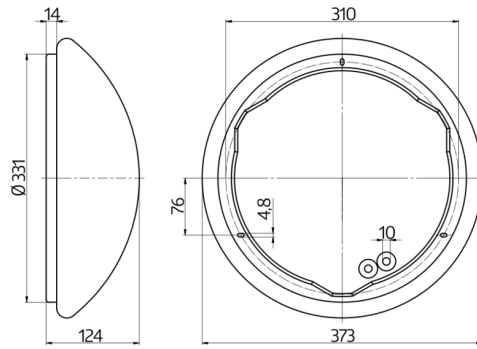

L11

Prod.No. 94448 EAN: 4007529944484

- Voltage: 230 V AC $\pm 10\%$ 50 / 60 Hz
- Dimensions: \varnothing 375 x 125 mm
- Lamp: max. 2 x 23 W with bulb socket E 27

Order data

Designation	Colour	Art.No
L11	white	94448

Technical data

Voltage:	230 V AC \pm 10% 50 / 60 Hz
Dimensions:	\varnothing 375 x 125 mm max. 2 x 23 W with bulb socket E 27
Lamp:	
Photobiological safety:	RG 0
Degree / class of protection:	IP40 / Class I
Impact strength:	IK02
Ambient temperature:	-15 °C to +30 °C
Housing:	acrylic glass
Material color:	white

Product information

Round wall and ceiling light

Ideally supplements the HF-L11

Supply without lamp

Application examples:

corridors, halls, staircases, storage rooms, cellars, toilets

h (m)	Ø (m)	E (lx)
1.0	3.9	317
2.0	7.9	79
3.0	11.8	35
4.0	15.7	20
5.0	19.6	13