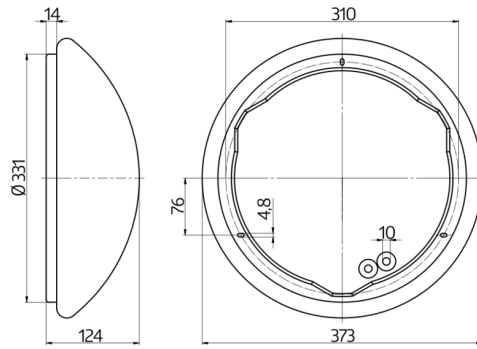

L11

Prod.No. 94448 EAN: 4007529944484

- Voltage: 230 V AC $\pm 10\%$ 50 / 60 Hz
- Dimensions: \varnothing 375 x 125 mm
- Lamp: max. 2 x 23 W with bulb socket E 27

Order data

Designation	Colour	Art.No
L11	white	94448

Technical data

Voltage:	230 V AC ±10% 50 / 60 Hz
Dimensions:	Ø 375 x 125 mm
Lamp:	max. 2 x 23 W with bulb socket E 27
Photobiological safety:	RG 0
Degree / class of protection:	IP40 / Class I
Impact strength:	IK02
Ambient temperature:	-15 °C to +30 °C
Housing:	acrylic glass
Material color:	white

Product information

Round wall and ceiling light

Ideally supplements the HF-L11

Supply without lamp

Application examples:

corridors, halls, staircases, storage rooms, cellars, toilets

h (m)	Ø (m)	E (lx)
1.0	3.9	317
2.0	7.9	79
3.0	11.8	35
4.0	15.7	20
5.0	19.6	13