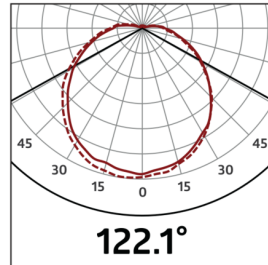

Accessories

Designation	Colour	Art.No
Sealing ring IP54 HF-L1	-	37849

Technical data

Voltage:	230 V AC $\pm 10\%$ 50 / 60 Hz
Dimensions:	Ø 275 x 85 mm
Lamp:	max. 23 W with bulb socket E 27
Photobiological safety:	RG 0
Degree / class of protection:	IP40 / Class II
Ambient temperature:	-15 °C to +30 °C
Housing:	silk-mat glass
Material color:	white

Accessories

Sealing ring IP54 HF-L1

Art.No: 37849

Dimensions: Ø 230 mm

Degree / class of protection: IP54

Material color: -