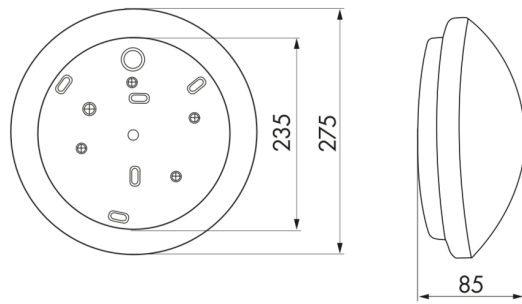

L1

Prod.No. 94453 EAN: 4007529944538

- Voltage: 230 V AC $\pm 10\%$ 50 / 60 Hz
- Dimensions: \varnothing 275 x 85 mm
- Lamp: max. 23 W with bulb socket E 27

Order data

Designation	Colour	Art.No
L1	white	94453

Accessories

Designation	Colour	Art.No
Sealing ring IP54 HF-L1	-	37849

Technical data

Voltage:	230 V AC $\pm 10\%$ 50 / 60 Hz
Dimensions:	Ø 275 x 85 mm
Lamp:	max. 23 W with bulb socket E 27
Photobiological safety:	RG 0
Degree / class of protection:	IP40 / Class II
Ambient temperature:	-15 °C to +30 °C
Housing:	silk-mat glass
Material color:	white

Product information

Round wall and ceiling light

Ideally supplements the HF-L1

Supply without lamp

Application examples:

corridors, halls, staircases, storage rooms, cellars, toilets

h (m)	Ø (m)	E (lx)
1.0	3.6	57
2.0	7.2	14
3.0	10.8	6
4.0	14.4	4
5.0	18.1	2

Accessories

Sealing ring IP54 HF-L1

Art.No: 37849

Dimensions: Ø 230 mm

Degree / class of protection: IP54

Material color: -