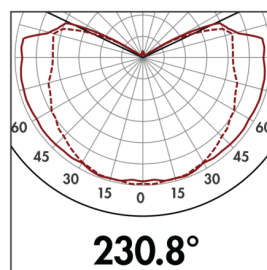

Accessories

Designation	Colour	Art.No
SG Wien	white	94113
SG Oslo	transparent	94101
Corner socket ALC-ES	black	91325
Corner socket ALC-ES	white	91305

Technical data

Voltage:	230 V AC +/- 10% 50 / 60 Hz
Dimensions:	185 x 107 x 147 mm
Lamp:	max. 100 W with bulb socket E 27
Photobiological safety:	RG 0
Degree / class of protection:	IP44 / Class II
Ambient temperature:	-10 °C to +40 °C
Housing:	polycarbonate, UV-resistant
Material color:	black

entrances, garages, patios, balconies, at entrance gates

h (m)	Ø (m)	E (lx)
1.0	-	51
2.0	-	13
3.0	-	6
4.0	-	3
5.0	-	2

Accessories

SG Wien

Art.No: 94113

Dimensions: (Rim Ø 82 mm) Ø 200 x 210 mm

Housing: opal - glossy
Material color: white

Corner socket ALC-ES

Art.No: 91305

Housing: polycarbonate, UV-resistant
Material color: white

SG Oslo

Art.No: 94101

Dimensions: (Rim Ø 82 mm) Ø 215 x 220 mm

Housing: bubble glass - Crystal
Material color: transparent