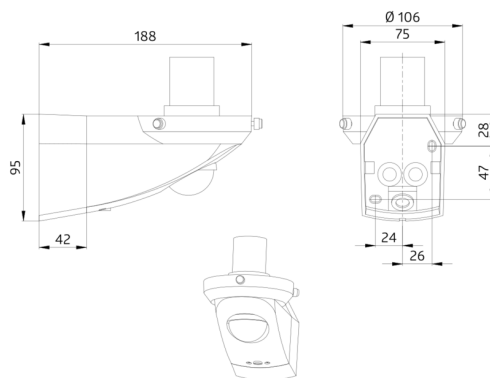

Accessories

Designation	Colour	Art.No
SG Wien	white	94113
SG Oslo	transparent	94101
Corner socket ALC-ES	black	91325
Corner socket ALC-ES	white	91305

Technical data

Voltage:	230 V AC +/- 10% 50 / 60 Hz
Dimensions:	185 x 107 x 147 mm
Lamp:	max. 100 W with bulb socket E 27
Photobiological safety:	RG 0
Degree / class of protection:	IP44 / Class II
Ambient temperature:	-10 °C to +40 °C
Housing:	polycarbonate, UV-resistant
Material color:	black

Wall or outer corner installation

Time-saving single-handed plug-in base installation

Optional connection of additional lights switched by the one motion detector

Supply without lamp

Application examples:

entrances, garages, patios, balconies, at entrance gates

h (m)	Ø (m)	E (lx)
1.0	-	51
2.0	-	13
3.0	-	6
4.0	-	3
5.0	-	2

Accessories

SG Wien

Art.No: 94113

Dimensions: (Rim Ø 82 mm) Ø 200 x 210 mm

Housing: opal - glossy
Material color: white

Corner socket ALC-ES

Art.No: 91305

Housing: polycarbonate, UV-resistant
Material color: white

SG Oslo

Art.No: 94101

Dimensions: (Rim Ø 82 mm) Ø 215 x 220 mm

Housing: bubble glass - Crystal
Material color: transparent