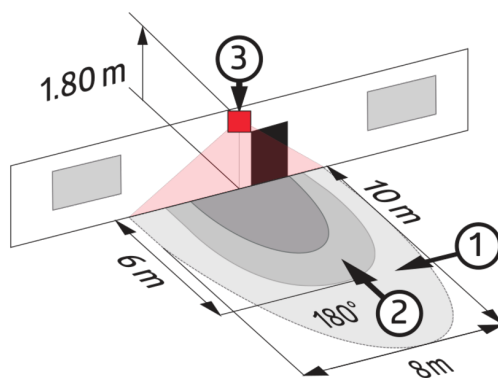

Accessories

Designation	Colour	Art.No
SG Wien	white	94113
SG Oslo	transparent	94101
Corner socket ALC-ES	black	91325
Corner socket ALC-ES	white	91305

Technical data

Voltage:	230 V AC +/- 10% 50 / 60 Hz
Dimensions:	185 x 107 x 147 mm
Lamp:	max. 100 W with bulb socket E 27
Photobiological safety:	RG 0
Degree / class of protection:	IP44 / Class II
Ambient temperature:	-10 °C to +40 °C
Housing:	polycarbonate, UV-resistant
Material color:	black

Product information

System light lower sections ALC-B/-K with motion detector and twilight switch

ALC-B combinable with various system glasses. ALC-K includes system glass Crystal!

Vertical detection range 360° and horizontal detection range 120°

entrances, garages, patios, balconies, at entrance gates

h (m)	Ø (m)	E (lx)
1.0	-	51
2.0	-	13
3.0	-	6
4.0	-	3
5.0	-	2

Accessories

SG Wien

Art.No: 94113

Dimensions: (Rim Ø 82 mm) Ø 200 x 210 mm

Housing: opal - glossy
Material color: white

Corner socket ALC-ES

Art.No: 91305

Housing: polycarbonate, UV-resistant
Material color: white

SG Oslo

Art.No: 94101

Dimensions: (Rim Ø 82 mm) Ø 215 x 220 mm

Housing: bubble glass - Crystal
Material color: transparent