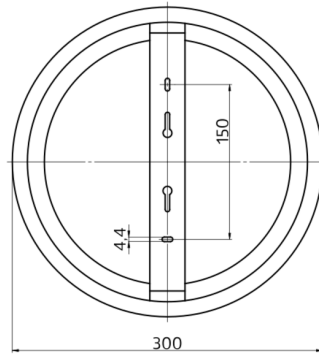

Order data

Designation	Colour	Art.No
AL8-25-300-LEDN-HF	white	93631

Accessories

Designation	Colour	Art.No
Protection ring AL8	white	93014

Technical data

Voltage:	200 - 240 V AC 50 Hz
Dimensions:	Ø 300 x 50 mm
Colour temperature:	4000 K
Luminous flux / intensity:	2500 lm
Anti-glare:	UGR < 25
Efficiency:	100 lm/W
Photobiological safety:	RG 0
Colour reproduction:	CRI > 80 / TM30: 82
Rated life time:	50000 h (L80/B10)
Power consumption:	25 W / PF 0.9
Degree / class of protection:	IP20 / Class II
Flammability rating:	UL-94 V2, 750°C
Impact strength:	IK10
Ambient temperature:	-20 °C to +45 °C
Housing:	polycarbonate, UV-resistant
Material color:	white, similar to RAL9016

Microwave detector

Radar / HF technology:	5.8 GHz, < 0.5 mW
Detection area:	horizontal 360° (Ceiling mounting) Ø null - 12 m
Range:	max. 7 m towards
Follow-up time:	20 sec - 10 min
Switch-on threshold:	inactive / 5 - 50 Lux

Application examples:

equipment rooms, corridors/hallways, staircases, toilets, entrance halls, plumbed rooms/bathrooms

Accessories

Protection ring AL8

Art.No: 93014

Dimensions: Ø 305 x 19 mm

Material color: white